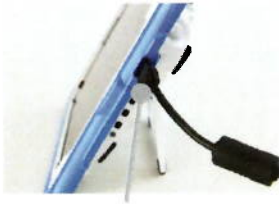

Single USB-C port for convenient backup and charging of device and speaker