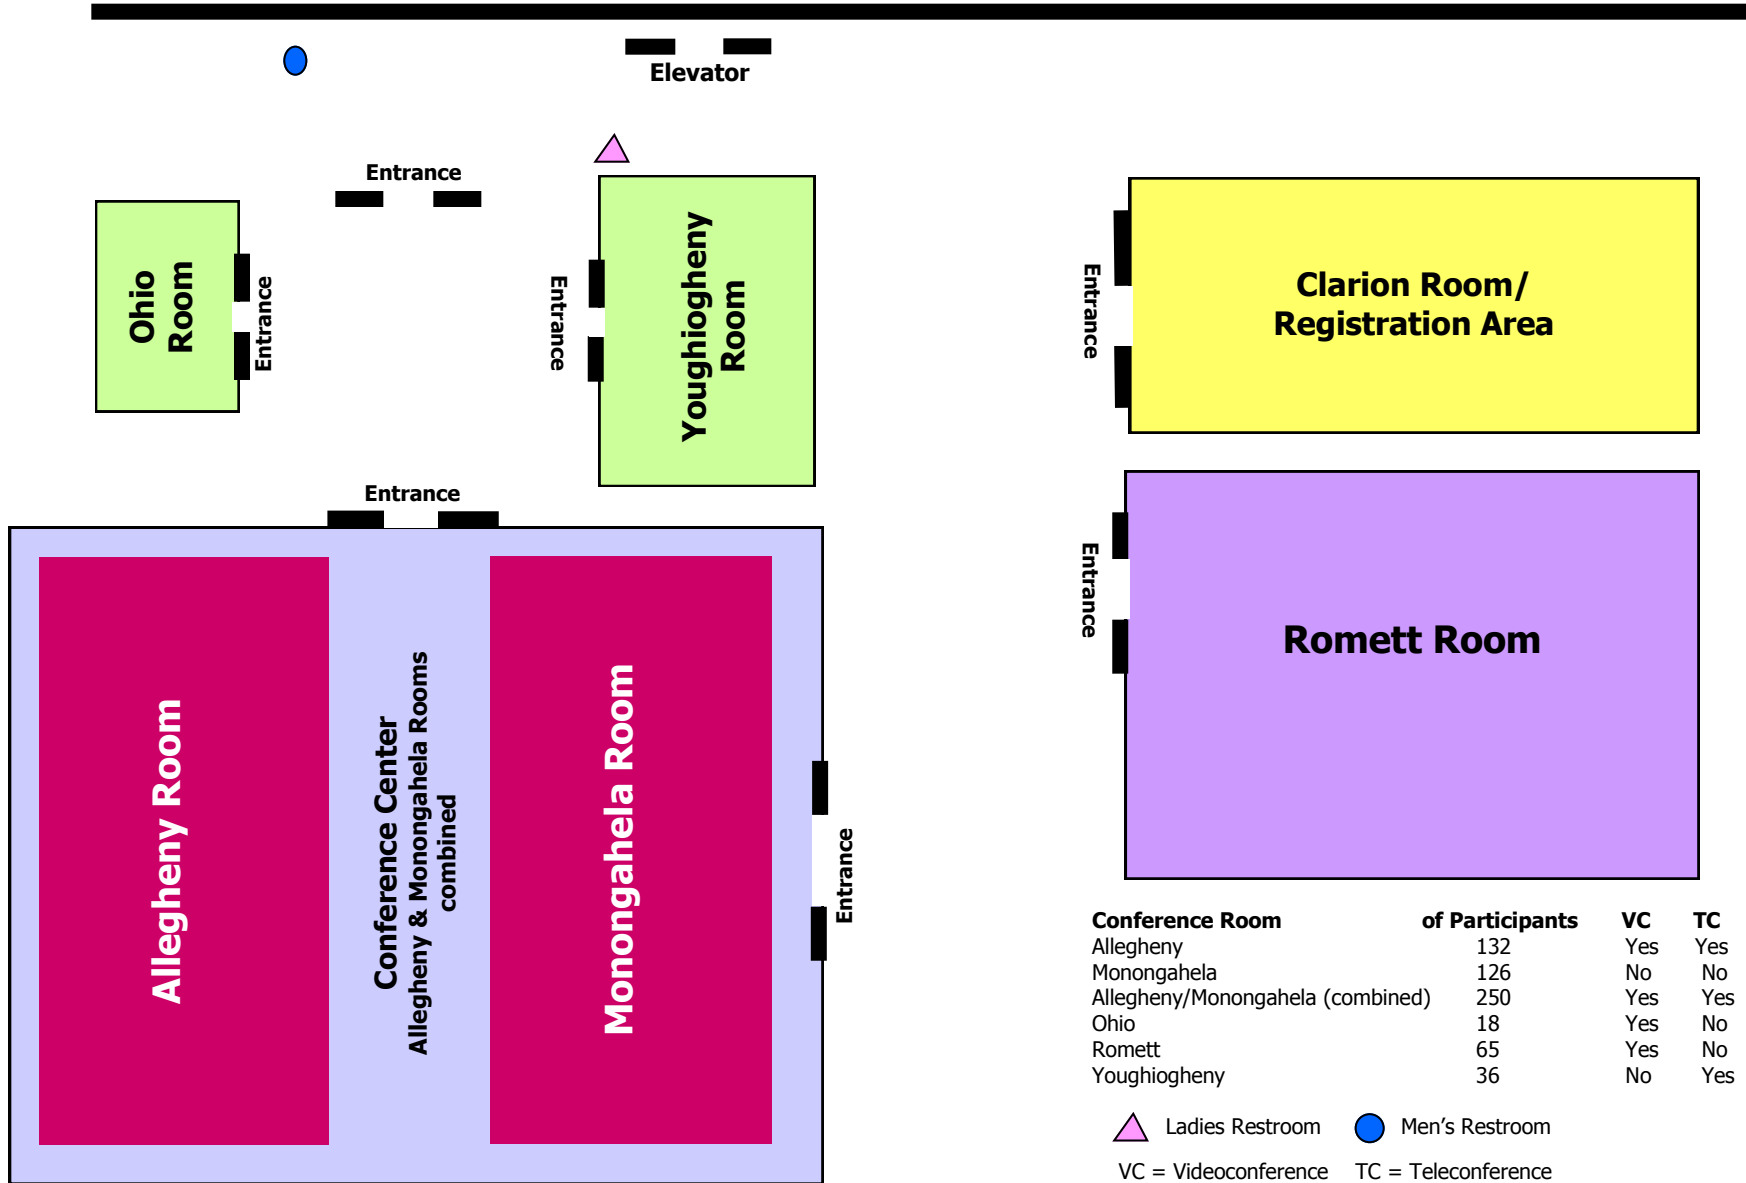

PaTTAN Pittsburgh

3190 William Pitt Way, Pittsburgh, PA 15238-1360
 412-826-2336, 800-446-5607 (PA Only), Fax 412-826-1964 www.pattan.net

Note: All Visitors must enter through Gate A; Daily gate code required.

**Main Entrance Gate A:
Turnstile 6**